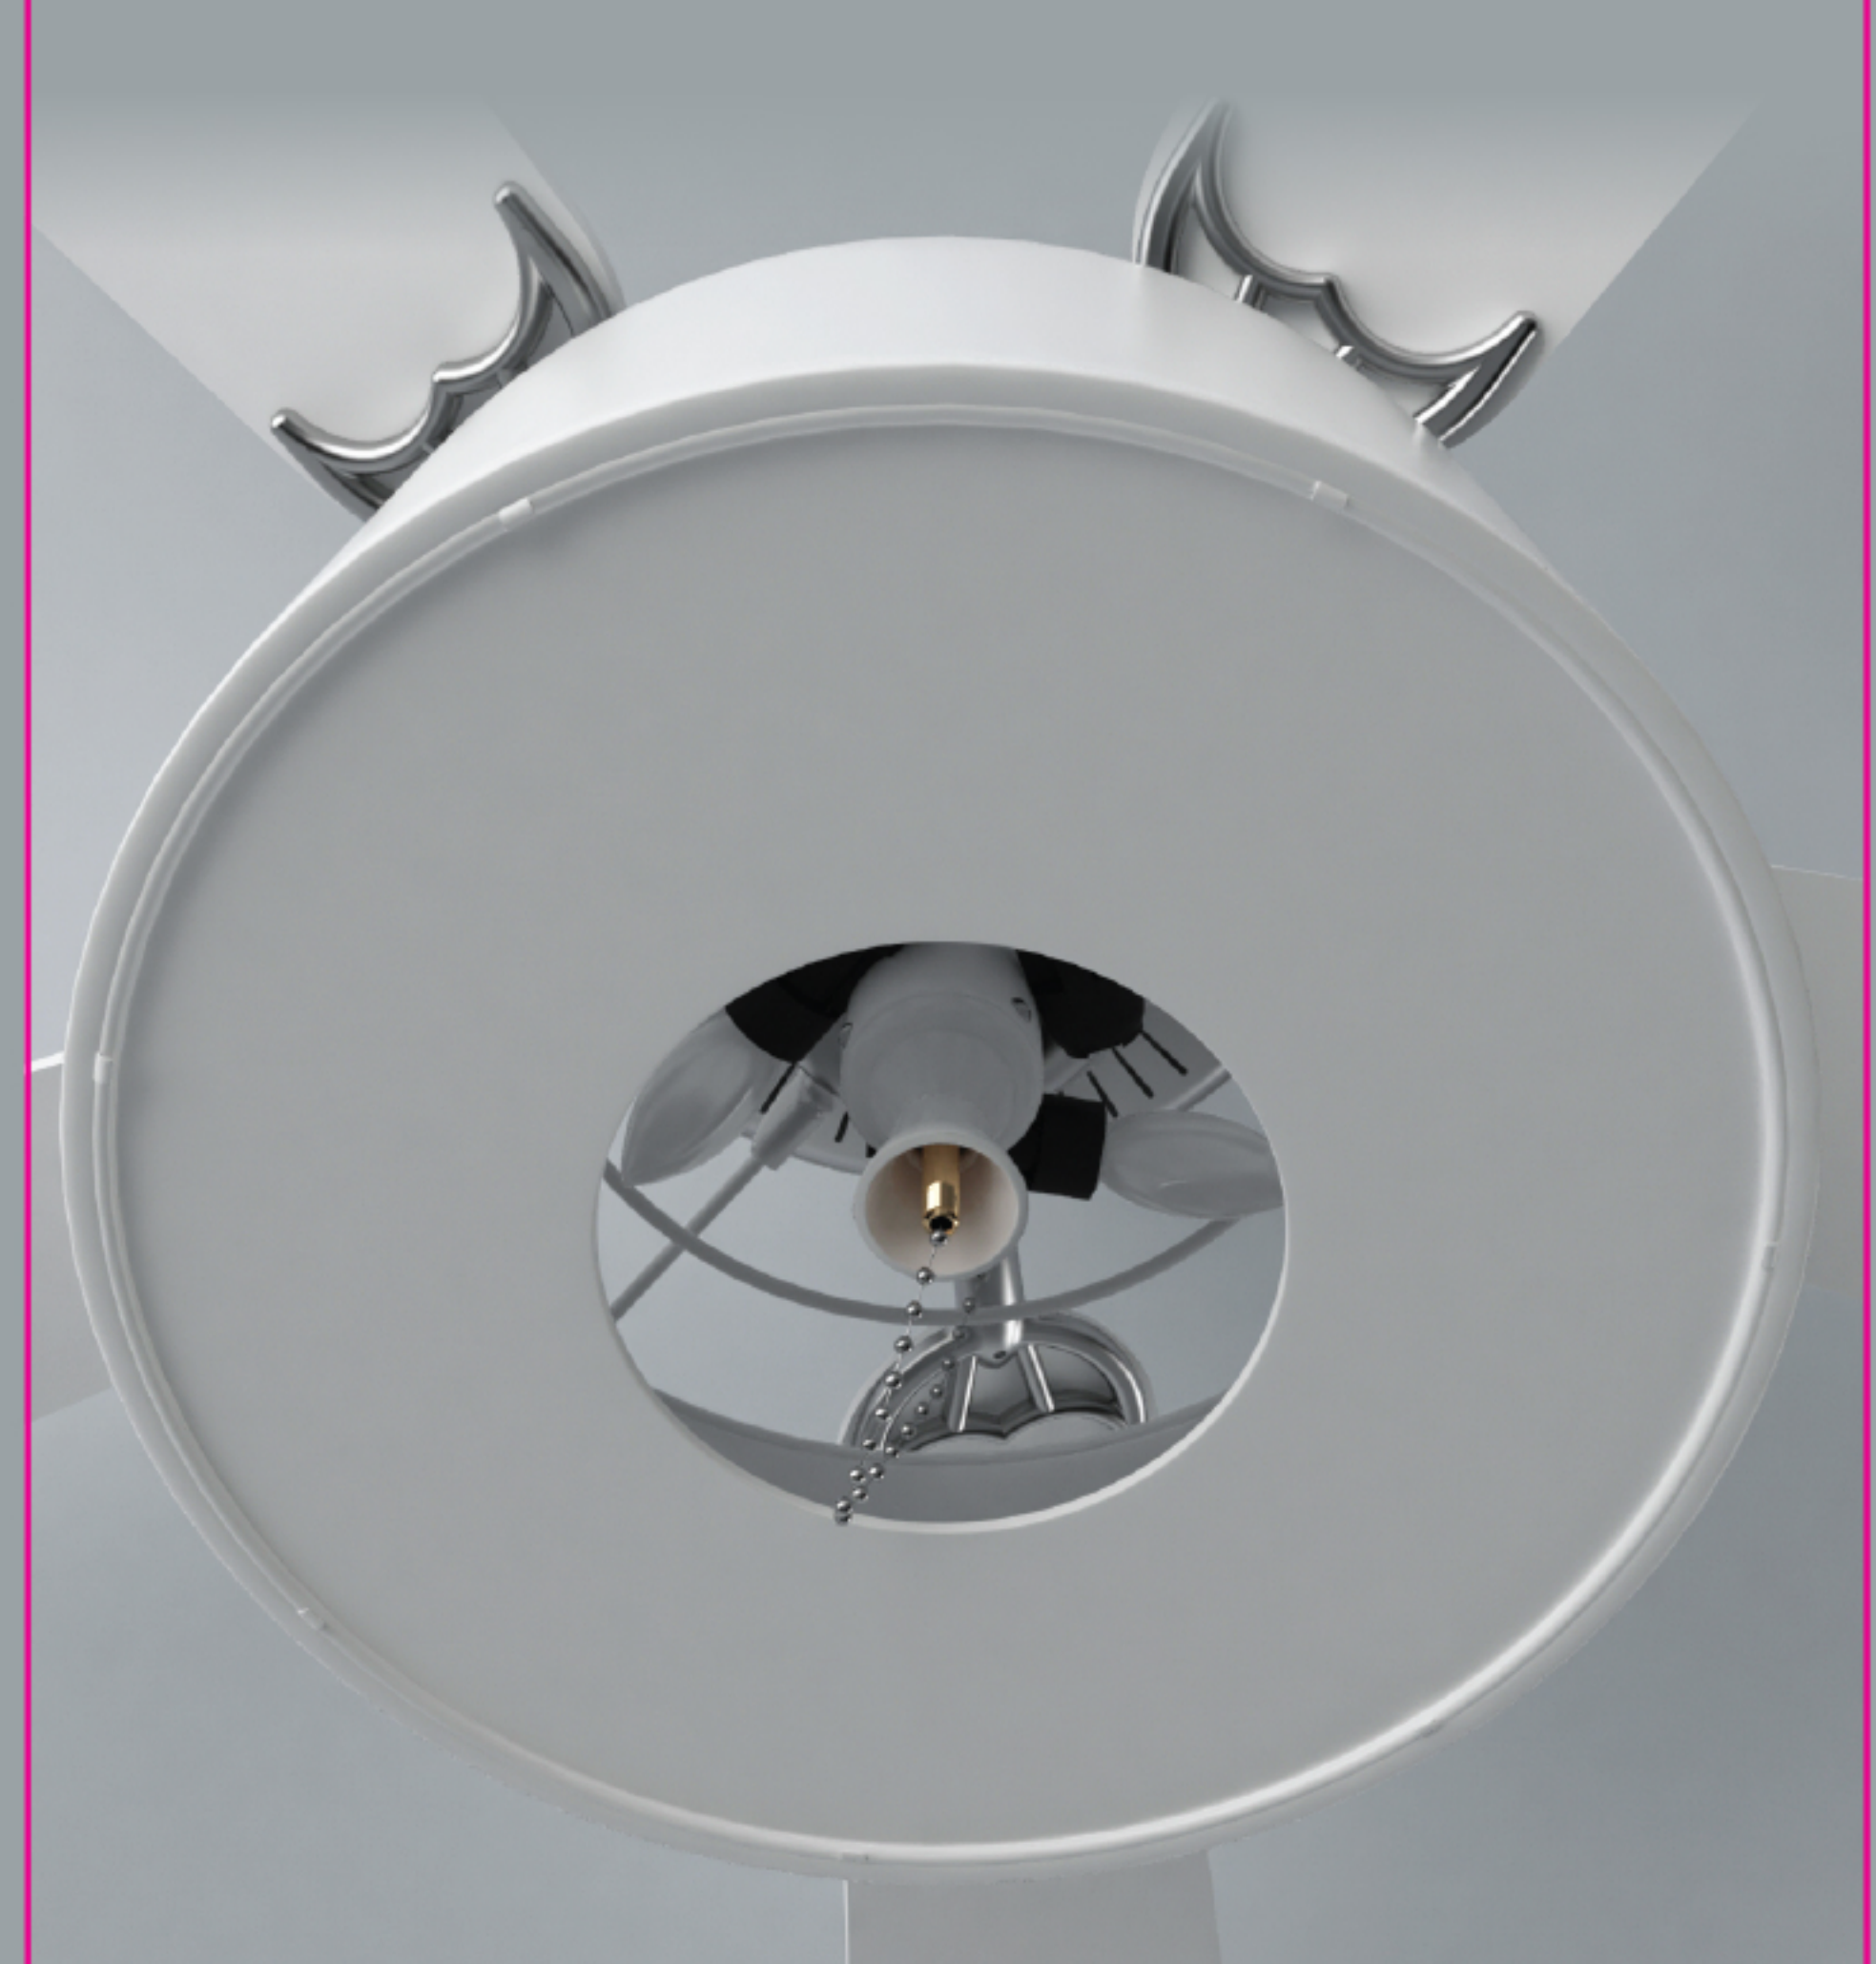

FANTASTIC® SHADE CLIPS

INSTALLING YOUR DIFFUSER

Final step after your shade is installed

INSTALLATION SAFETY RULES AND DISCLAIMERS

- ⚠ Shut the power off at the circuit breaker box before beginning.
- ⚠ Small Parts.
KEEP OUT THE REACH OF CHILDREN.
- ⚠ This product should be installed by an adult.
- ⚠ These products are made with resistant materials, but they should be checked for wear frequently.
- ⚠ We are not responsible for the integrity of the electrical box or fans installation that our product is intalled on.
- ⚠ If you are not sure of the integrity of your fans install
DO NOT USE THIS PRODUCT.
- ⚠ This product may NOT work with a fan that has an integrated light fixture unless an additional strap is purchased.
- ⚠ It is suggested to not use a shade 5 lbs or more with these parts.

5 EASY STEPS TO INSTALL

The diffuser is used to give you more of a softer light and to hide the light bulbs. If you want absolute maximum light you don't need to install this diffuser.

The opening in the center is to allow you to use your pull strings.

Step 1

Remove the diffuser from your box.

Step 2

Then remove the protective covering from both sides, be careful not to allow fingerprints on the diffuser.

Step 3

Angle it slightly and insert it in the bottom of the shade.

Step 4

Let it drop in to sit on the bottom ring.

Step 5

Now pass your pull chains through the opening in the diffuser.

Fantastic Shade Clips express enthusiasm and passion, a collective energy, to experience new beauty in your space while enhancing energy savings of our resources.